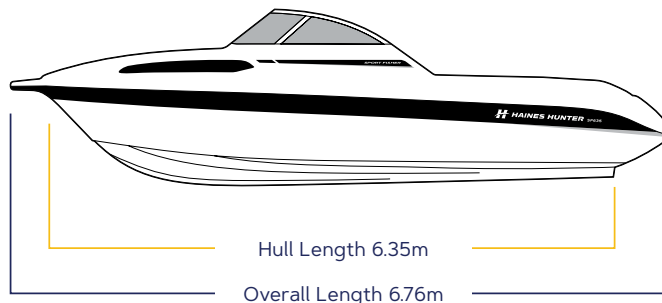

On Trailer Measurements (including engine tilted)

Overall Length	7.50m
Width	2.40m
Overall Height to Top	2.30m
Standard Towing Weight*	1800kg

*With 100L fuel. Towing Weight will vary with trailer type and motor selection